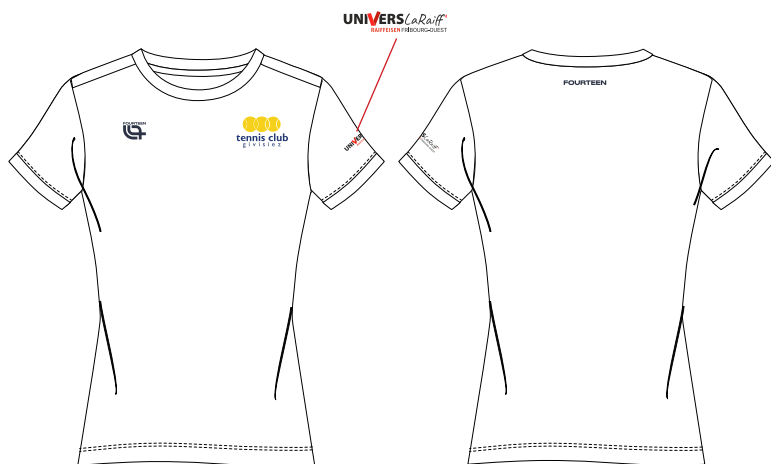

	1/2	XS	S	M	L	XL	2XL
Waist A		30	32	34	36	38	40
Lenght B		34	36	37	38	39.5	41

Dynamic Competition Skirt

- **Article:** RI-15257
- **Gender:** WOMEN
- **Fabric1:** MICROFIBER
- **Fabric2:** LYCRA 190GSM
- **Technology:** DYED
- **Colors:** 10 YELLOW, 01 WHITE

	1/2	XS	S	M	L	XL	2XL
Waist A		30	32	34	36	38	40
Lenght B		34	36	37	38	39.5	41

Women Performance Leggings

- **Article:** RI-13148
- **Gender:** WOMEN
- **Fabric1:** LYCRA 240 GSM
- **Fabric2:** -
- **Technology:** DYED
- **Colors:** 04 NAVY BLUE

	1/2	XS	S	M	L	XL	2XL
Waist A		29	31	33	35	38	41
Lenght B		84	86	88	90	92	94

Women Classy Shirt

- **Article:** RI-15336
- **Gender:** WOMEN
- **Fabric1:** SINGLE JERSEY
- **Fabric2:** -
- **Technology:** DYED
- **Colors:** 01 WHITE