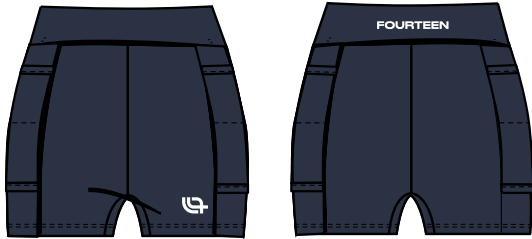

	1/2	XS	S	M	L	XL	2XL
Chest A		39	40.5	42	44	46	48
Lenght B		79	81	83	85	87.5	90

Performance Tank

- **Article:** RI-15701
- **Gender:** WOMEN
- **Fabric1:** LYCRA MESH
- **Fabric2:** -
- **Technology:** SUBLIMATION
- **Colors:** 04 NAVY BLUE, 01 WHITE

	1/2	XS	S	M	L	XL	2XL
Chest A		36	38	40	42	44	46
Lenght B		56	58	60	62	64	66

Women Performance underwear shorts

- **Article:** RI-15865
- **Gender:** WOMEN
- **Fabric1:** LYCRA
- **Fabric2:** -
- **Technology:** DYED
- **Colors:** 04 NAVY - 01 WHITE

	1/2	XS	S	M	L	XL	2XL
Waist A		29	31	33	35	38	41
Lenght B		30	31	32	33	34	35

Dynamic Competition Skirt

- **Article:** RI-15257
- **Gender:** WOMEN
- **Fabric1:** MICROFIBER
- **Fabric2:** LYCRA 190GSM
- **Technology:** DYED
- **Colors:** 04 NAVY BLUE, 01 WHITE