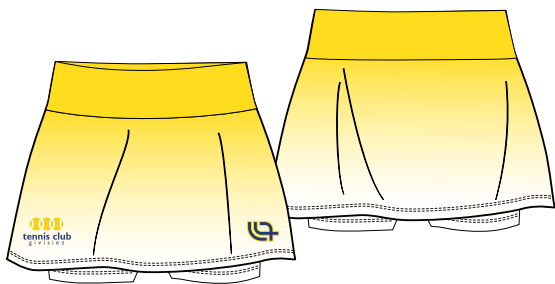

	1/2	XS	S	M	L	XL	2XL
Chest A		36	38	40	42	44	46
Lenght B		56	58	60	62	64	66

Women Performance underwear shorts

- **Article:** RI-15865
- **Gender:** WOMEN
- **Fabric1:** LYCRA
- **Fabric2:** -
- **Technology:** DYED
- **Colors:** 04 NAVY - 01 WHITE

	1/2	XS	S	M	L	XL	2XL
Waist A		29	31	33	35	38	41
Lenght B		30	31	32	33	34	35

Dynamic Competition Skirt

- **Article:** RI-15257
- **Gender:** WOMEN
- **Fabric1:** MICROFIBER
- **Fabric2:** LYCRA 190GSM
- **Technology:** DYED
- **Colors:** 04 NAVY BLUE, 01 WHITE

	1/2	XS	S	M	L	XL	2XL
Waist A		30	32	34	36	38	40
Lenght B		34	36	37	38	39.5	41

Dynamic Competition Skirt

- **Article:** RI-15257
- **Gender:** WOMEN
- **Fabric1:** MICROFIBER
- **Fabric2:** LYCRA 190GSM
- **Technology:** DYED
- **Colors:** 10 YELLOW, 01 WHITE

	1/2	XS	S	M	L	XL	2XL
Waist A		30	32	34	36	38	40
Lenght B		34	36	37	38	39.5	41

Women Performance Leggings

- **Article:** RI-13148
- **Gender:** WOMEN
- **Fabric1:** LYCRA 240 GSM
- **Fabric2:** -
- **Technology:** DYED
- **Colors:** 04 NAVY BLUE