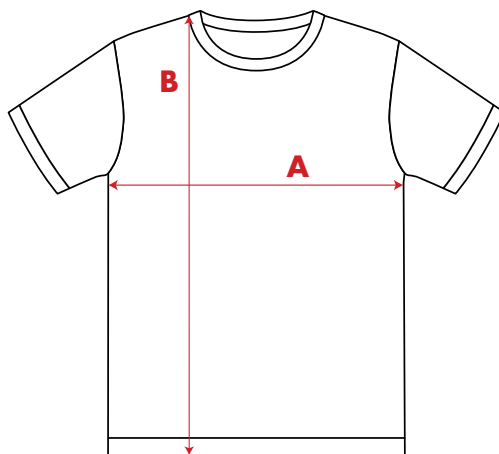

	1/2	XS	S	M	L	XL	2XL
Waist A		30	32	34	36	38	40
Lenght B		34	36	37	38	39.5	41

Dynamic Competition Skirt

- **Article:** RI-15257
- **Gender:** WOMEN
- **Fabric1:** MICROFIBER
- **Fabric2:** LYCRA 190GSM
- **Technology:** DYED
- **Colors:** 10 YELLOW, 01 WHITE

	1/2	XS	S	M	L	XL	2XL
Waist A		30	32	34	36	38	40
Lenght B		34	36	37	38	39.5	41

Women Performance Leggings

- **Article:** RI-13148
- **Gender:** WOMEN
- **Fabric1:** LYCRA 240 GSM
- **Fabric2:** -
- **Technology:** DYED
- **Colors:** 04 NAVY BLUE

	1/2	XS	S	M	L	XL	2XL
Waist A		29	31	33	35	38	41
Lenght B		84	86	88	90	92	94

Women Classy Shirt

- **Article:** RI-15336
- **Gender:** WOMEN
- **Fabric1:** SINGLE JERSEY
- **Fabric2:** -
- **Technology:** DYED
- **Colors:** 01 WHITE