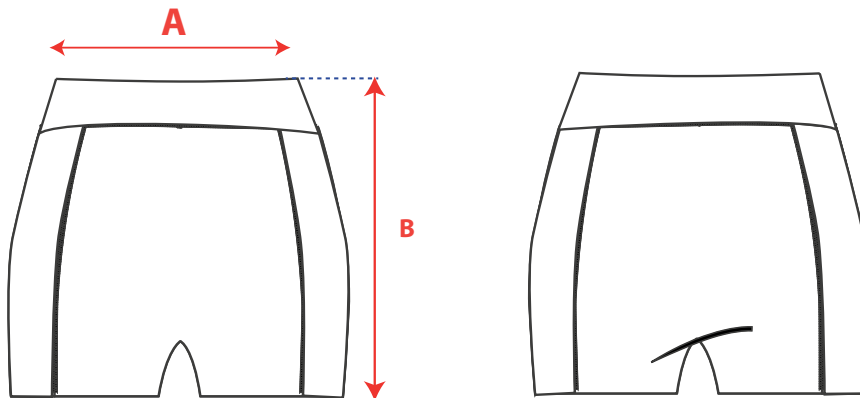

1/2	XS	S	M	L	XL	2XL
Waist A		29	31	33	35	38	41
Lenght B		30	31	32	33	34	35