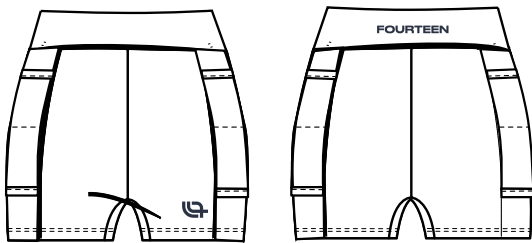

	1/2	XS	S	M	L	XL	2XL
Chest A		40	42	44	46	48	50
Lenght B		63	65	67	69	72	75

Performance Dress

- **Article:** RI-16469
- **Gender:** WOMEN
- **Fabric1:** LYCRA 190GSM
- **Fabric2:** -
- **Technology:** SUBLIMATION
- **Colors:** 04 NAVY BLUE, 01 WHITE

	1/2	XS	S	M	L	XL	2XL
Chest A		39	40.5	42	44	46	48
Lenght B		79	81	83	85	87.5	90

Performance Tank

- **Article:** RI-15701
- **Gender:** WOMEN
- **Fabric1:** LYCRA MESH
- **Fabric2:** -
- **Technology:** SUBLIMATION
- **Colors:** 04 NAVY BLUE, 01 WHITE

	1/2	XS	S	M	L	XL	2XL
Chest A		36	38	40	42	44	46
Lenght B		56	58	60	62	64	66

Women Performance underwear shorts

- **Article:** RI-15865
- **Gender:** WOMEN
- **Fabric1:** LYCRA
- **Fabric2:** -
- **Technology:** DYED
- **Colors:** 04 NAVY - 01 WHITE

	1/2	XS	S	M	L	XL	2XL
Waist A		29	31	33	35	38	41
Lenght B		30	31	32	33	34	35

Dynamic Competition Skirt

- **Article:** RI-15257
- **Gender:** WOMEN
- **Fabric1:** MICROFIBER
- **Fabric2:** LYCRA 190GSM
- **Technology:** DYED
- **Colors:** 04 NAVY BLUE, 01 WHITE