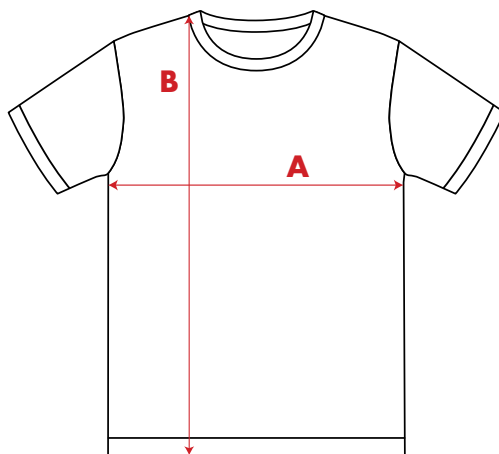

1/2	XS	S	M	L	XL	2XL
Chest A		43	45	47	49	52	55
Lenght B		63	65	67	69	72	75