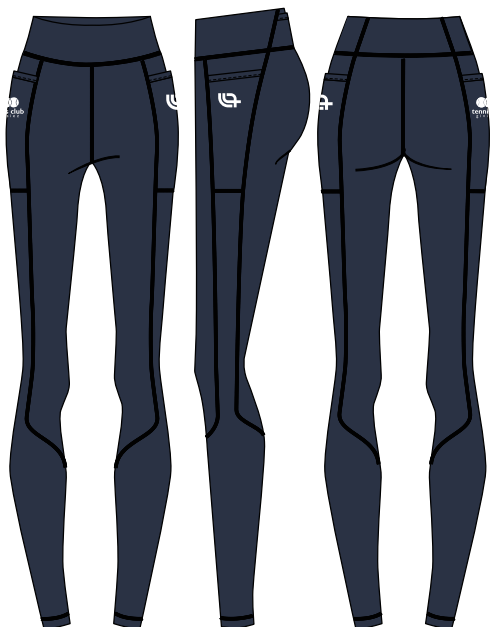

	1/2	XS	S	M	L	XL	2XL
Waist A		29	31	33	35	38	41
Lenght B		30	31	32	33	34	35

Dynamic Competition Skirt

- **Article:** RI-15257
- **Gender:** WOMEN
- **Fabric1:** MICROFIBER
- **Fabric2:** LYCRA 190GSM
- **Technology:** DYED
- **Colors:** 04 NAVY BLUE, 01 WHITE

	1/2	XS	S	M	L	XL	2XL
Waist A		30	32	34	36	38	40
Lenght B		34	36	37	38	39.5	41

Dynamic Competition Skirt

- **Article:** RI-15257
- **Gender:** WOMEN
- **Fabric1:** MICROFIBER
- **Fabric2:** LYCRA 190GSM
- **Technology:** DYED
- **Colors:** 10 YELLOW, 01 WHITE

	1/2	XS	S	M	L	XL	2XL
Waist A		30	32	34	36	38	40
Lenght B		34	36	37	38	39.5	41

Women Performance Leggings

- **Article:** RI-13148
- **Gender:** WOMEN
- **Fabric1:** LYCRA 240 GSM
- **Fabric2:** -
- **Technology:** DYED
- **Colors:** 04 NAVY BLUE