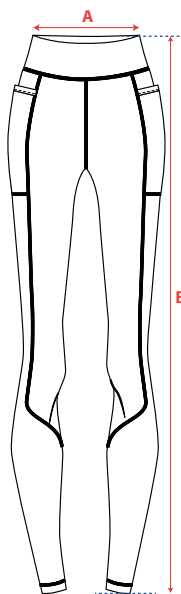

	1/2	XS	S	M	L	XL	2XL
Chest A		36	38	40	42	44	46
Lenght B		56	58	60	62	64	66

Women Performance underwear shorts

- **Article:** RI-15865
- **Gender:** WOMEN
- **Fabric1:** LYCRA
- **Fabric2:** -
- **Technology:** DYED
- **Colors:** 04 NAVY - 01 WHITE

	1/2	XS	S	M	L	XL	2XL
Waist A		29	31	33	35	38	41
Lenght B		30	31	32	33	34	35

Dynamic Competition Skirt

- **Article:** RI-15257
- **Gender:** WOMEN
- **Fabric1:** MICROFIBER
- **Fabric2:** LYCRA 190GSM
- **Technology:** DYED
- **Colors:** 04 NAVY BLUE, 01 WHITE

	1/2	XS	S	M	L	XL	2XL
Waist A		30	32	34	36	38	40
Lenght B		34	36	37	38	39.5	41

Dynamic Competition Skirt

- **Article:** RI-15257
- **Gender:** WOMEN
- **Fabric1:** MICROFIBER
- **Fabric2:** LYCRA 190GSM
- **Technology:** DYED
- **Colors:** 10 YELLOW, 01 WHITE

	1/2	XS	S	M	L	XL	2XL
Waist A		30	32	34	36	38	40
Lenght B		34	36	37	38	39.5	41

Women Performance Leggings

- **Article:** RI-13148
- **Gender:** WOMEN
- **Fabric1:** LYCRA 240 GSM
- **Fabric2:** -
- **Technology:** DYED
- **Colors:** 04 NAVY BLUE