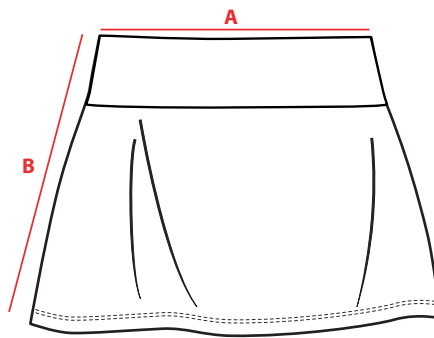

	1/2	XS	S	M	L	XL	2XL
Chest A		39	40.5	42	44	46	48
Lenght B		79	81	83	85	87.5	90

Performance Tank

- **Article:** RI-15701
- **Gender:** WOMEN
- **Fabric1:** LYCRA MESH
- **Fabric2:** -
- **Technology:** SUBLIMATION
- **Colors:** 04 NAVY BLUE, 01 WHITE

	1/2	XS	S	M	L	XL	2XL
Chest A		36	38	40	42	44	46
Lenght B		56	58	60	62	64	66

Women Performance underwear shorts

- **Article:** RI-15865
- **Gender:** WOMEN
- **Fabric1:** LYCRA
- **Fabric2:** -
- **Technology:** DYED
- **Colors:** 04 NAVY - 01 WHITE

	1/2	XS	S	M	L	XL	2XL
Waist A		29	31	33	35	38	41
Lenght B		30	31	32	33	34	35

Dynamic Competition Skirt

- **Article:** RI-15257
- **Gender:** WOMEN
- **Fabric1:** MICROFIBER
- **Fabric2:** LYCRA 190GSM
- **Technology:** DYED
- **Colors:** 04 NAVY BLUE, 01 WHITE