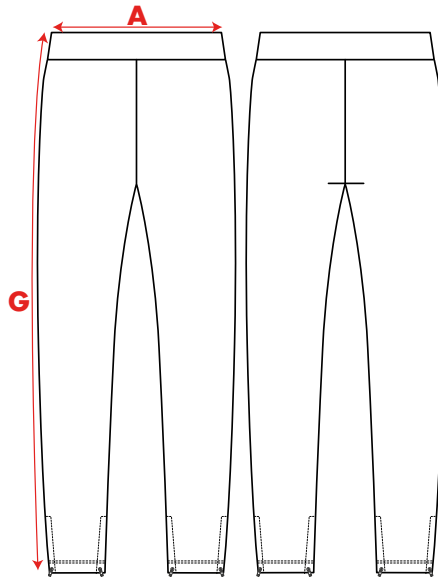

	1/2	XS	S	M	L	XL	2XL
Waist A		30	32	34	36	38	40
Lenght B		34	36	37	38	39.5	41

Women Performance Leggings

- **Article:** RI-13148
- **Gender:** WOMEN
- **Fabric1:** LYCRA 240 GSM
- **Fabric2:** -
- **Technology:** DYED
- **Colors:** 04 NAVY BLUE

	1/2	XS	S	M	L	XL	2XL
Waist A		29	31	33	35	38	41
Lenght B		84	86	88	90	92	94

Women Classy Shirt

- **Article:** RI-15336
- **Gender:** WOMEN
- **Fabric1:** SINGLE JERSEY
- **Fabric2:** -
- **Technology:** DYED
- **Colors:** 01 WHITE

	1/2	XS	S	M	L	XL	2XL
Chest A		43	45	47	49	51.5	54
Lenght B		62	64	66	68	70.5	73

Women Performance Full Zip Jacket

- **Article:** RI-18131 (100)
- **Gender:** WOMEN
- **Fabric1:** PLY
- **Fabric2:** LYCRA 190 GSM
- **Technology:** DYED
- **Colors:** 04 NAVY BLUE

	1/2	XS	S	M	L	XL	2XL
Chest A		46	48	50	52	55	58
Lenght B		64	66	68	70	73	76

Women Performance Pants

- **Article:** RI-19789 (100)
- **Gender:** WOMEN
- **Fabric1:** PLY
- **Fabric2:** -
- **Technology:** DYED
- **Colors:** 04 NAVY BLUE