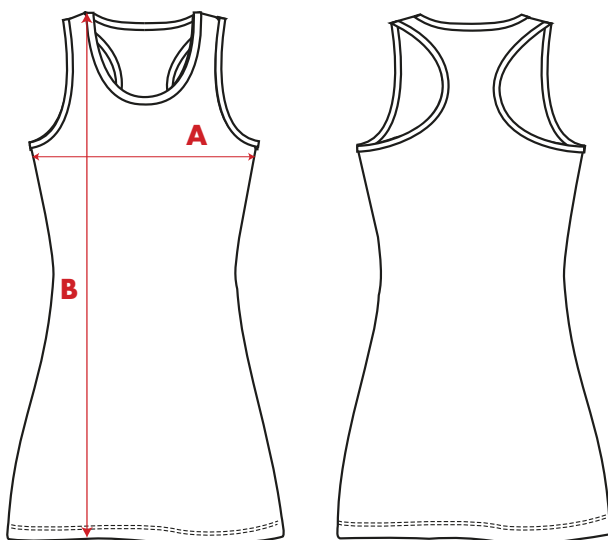

	1/2	S	M	L	XL	2XL	3XL
Chest A		53	55	57	59	61	63
Lenght B		68	70	72	74	77	80

Pants

- **Article:** RI-16221 (400)
- **Gender:** UNISEX
- **Fabric1:** PTC
- **Fabric2:** -
- **Technology:** DYED
- **Colors:** 04 NAVY BLUE

	1/2	S	M	L	XL	2XL	3XL
Waist A		36	38	40	42	45	48
Lenght B		97	99.5	102	104.5	107	109.5

Women Performance RN Shirt

- **Article:** RI-15424
- **Gender:** WOMEN
- **Fabric1:** LYCRA 190GSM
- **Fabric2:** -
- **Technology:** DYED
- **Colors:** 04 NAVY BLUE, 01 WHITE

	1/2	XS	S	M	L	XL	2XL
Chest A		43	45	47	49	52	55
Lenght B		63	65	67	69	72	75

Women Performance Sleeveless Shirt

- **Article:** RI-17950
- **Gender:** WOMEN
- **Fabric1:** LYCRA MESH
- **Fabric2:** LYCRA 190GSM
- **Technology:** SUBLIMATION
- **Colors:** 04 NAVY BLUE, 01 WHITE

	1/2	XS	S	M	L	XL	2XL
Chest A		40	42	44	46	48	50
Lenght B		63	65	67	69	72	75

Performance Dress

- **Article:** RI-16469
- **Gender:** WOMEN
- **Fabric1:** LYCRA 190GSM
- **Fabric2:** -
- **Technology:** SUBLIMATION
- **Colors:** 04 NAVY BLUE, 01 WHITE