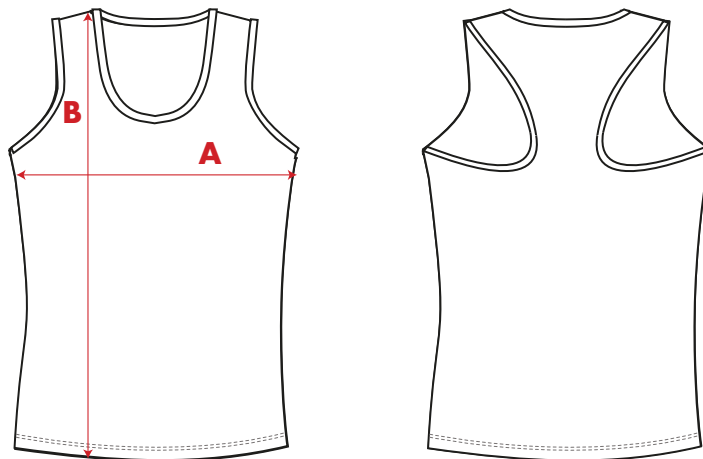

	1/2	XS	S	M	L	XL	2XL
Chest A		43	45	47	49	52	55
Lenght B		63	65	67	69	72	75

Women Performance Sleeveless Shirt

- **Article:** RI-17950
- **Gender:** WOMEN
- **Fabric1:** LYCRA MESH
- **Fabric2:** LYCRA 190GSM
- **Technology:** SUBLIMATION
- **Colors:** 04 NAVY BLUE, 01 WHITE

	1/2	XS	S	M	L	XL	2XL
Chest A		40	42	44	46	48	50
Lenght B		63	65	67	69	72	75

Performance Dress

- **Article:** RI-16469
- **Gender:** WOMEN
- **Fabric1:** LYCRA 190GSM
- **Fabric2:** -
- **Technology:** SUBLIMATION
- **Colors:** 04 NAVY BLUE, 01 WHITE

	1/2	XS	S	M	L	XL	2XL
Chest A		39	40.5	42	44	46	48
Lenght B		79	81	83	85	87.5	90

Performance Tank

- **Article:** RI-15701
- **Gender:** WOMEN
- **Fabric1:** LYCRA MESH
- **Fabric2:** -
- **Technology:** SUBLIMATION
- **Colors:** 04 NAVY BLUE, 01 WHITE