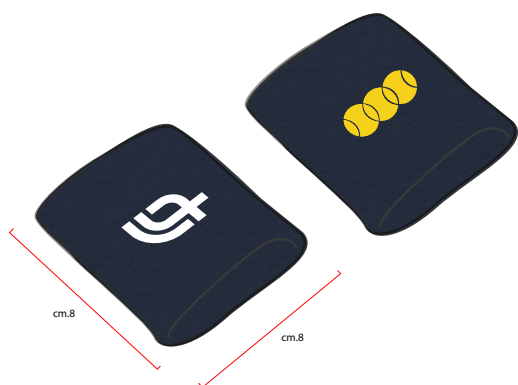

	1/2	XS	S	M	L	XL	2XL
Chest A		46	48	50	52	55	58
Lenght B		64	66	68	70	73	76

Women Pants

- **Article:** RI-16393
- **Gender:** WOMEN
- **Fabric1:** PTC
- **Fabric2:** -
- **Technology:** DYED
- **Colors:** 04 NAVY BLUE

	1/2	XS	S	M	L	XL	2XL
Waist A		33	35	37	39	41	44
Lenght B		97	99	101	103	105	107

Wristband 8x8cm

- **Article:** WRISTBAND
- **Gender:** UNISEX
- **Fabric1:** PL
- **Fabric2:** -
- **Technology:** DYED
- **Colors:** 04 NAVY BLUE