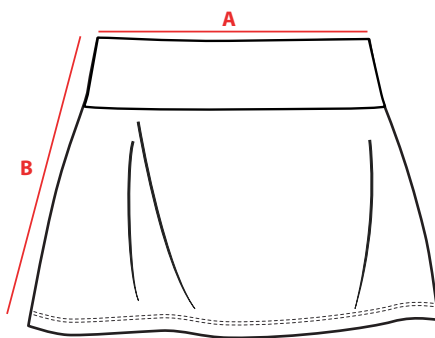

	1/2	XS	S	M	L	XL	2XL
Chest A		36	38	40	42	44	46
Lenght B		56	58	60	62	64	66

Women Performance underwear shorts

- **Article:** RI-15865
- **Gender:** WOMEN
- **Fabric1:** LYCRA
- **Fabric2:** -
- **Technology:** DYED
- **Colors:** 04 NAVY - 01 WHITE

	1/2	XS	S	M	L	XL	2XL
Waist A		29	31	33	35	38	41
Lenght B		30	31	32	33	34	35

Dynamic Competition Skirt

- **Article:** RI-15257
- **Gender:** WOMEN
- **Fabric1:** MICROFIBER
- **Fabric2:** LYCRA 190GSM
- **Technology:** DYED
- **Colors:** 04 NAVY BLUE, 01 WHITE

	1/2	XS	S	M	L	XL	2XL
Waist A		30	32	34	36	38	40
Lenght B		34	36	37	38	39.5	41

Dynamic Competition Skirt

- **Article:** RI-15257
- **Gender:** WOMEN
- **Fabric1:** MICROFIBER
- **Fabric2:** LYCRA 190GSM
- **Technology:** DYED
- **Colors:** 10 YELLOW, 01 WHITE

	1/2	XS	S	M	L	XL	2XL
Waist A		30	32	34	36	38	40
Lenght B		34	36	37	38	39.5	41

Women Performance Leggings

- **Article:** RI-13148
- **Gender:** WOMEN
- **Fabric1:** LYCRA 240 GSM
- **Fabric2:** -
- **Technology:** DYED
- **Colors:** 04 NAVY BLUE