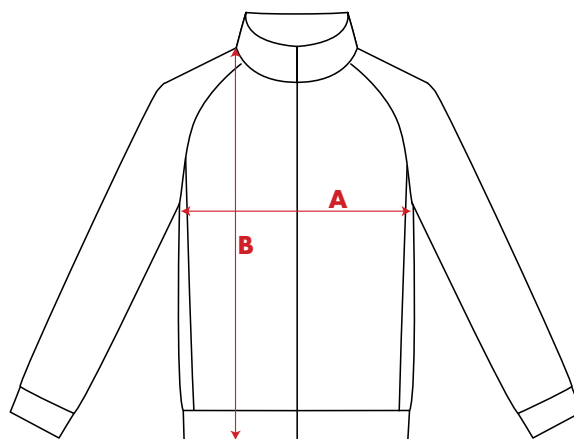

	1/2	XS	S	M	L	XL	2XL
Waist A		30	32	34	36	38	40
Lenght B		34	36	37	38	39.5	41

Dynamic Competition Skirt

- **Article:** RI-15257
- **Gender:** WOMEN
- **Fabric1:** MICROFIBER
- **Fabric2:** LYCRA 190GSM
- **Technology:** DYED
- **Colors:** 10 YELLOW, 01 WHITE

	1/2	XS	S	M	L	XL	2XL
Waist A		30	32	34	36	38	40
Lenght B		34	36	37	38	39.5	41

Women Performance Leggings

- **Article:** RI-13148
- **Gender:** WOMEN
- **Fabric1:** LYCRA 240 GSM
- **Fabric2:** -
- **Technology:** DYED
- **Colors:** 04 NAVY BLUE

	1/2	XS	S	M	L	XL	2XL
Waist A		29	31	33	35	38	41
Lenght B		84	86	88	90	92	94

Women Classy Shirt

- **Article:** RI-15336
- **Gender:** WOMEN
- **Fabric1:** SINGLE JERSEY
- **Fabric2:** -
- **Technology:** DYED
- **Colors:** 01 WHITE

	1/2	XS	S	M	L	XL	2XL
Chest A		43	45	47	49	51.5	54
Lenght B		62	64	66	68	70.5	73

Women Performance Full Zip Jacket

- **Article:** RI-18131 (100)
- **Gender:** WOMEN
- **Fabric1:** PLY
- **Fabric2:** LYCRA 190 GSM
- **Technology:** DYED
- **Colors:** 04 NAVY BLUE