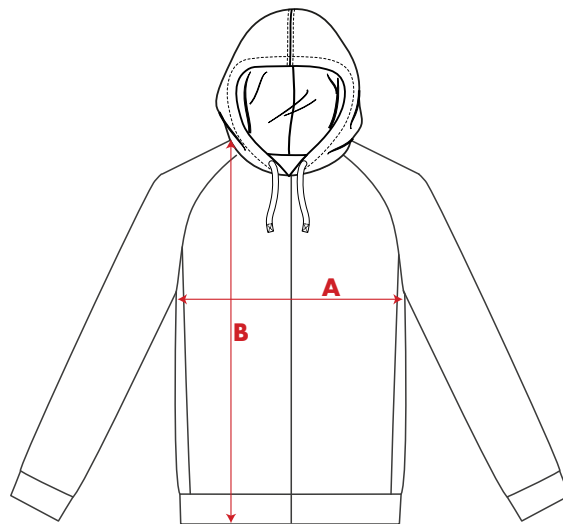

1/2	XS	S	M	L	XL	2XL
Chest A		46	48	50	52	55	58
Lenght B		64	66	68	70	73	76