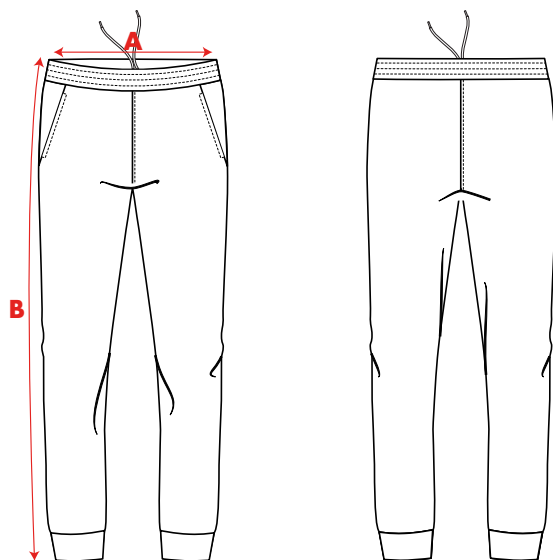

	1/2	XS	S	M	L	XL	2XL
Chest A		46	48	50	52	55	58
Lenght B		64	66	68	70	73	76

Women Performance Pants

- **Article:** RI-19789 (100)
- **Gender:** WOMEN
- **Fabric1:** PLY
- **Fabric2:** -
- **Technology:** DYED
- **Colors:** 04 NAVY BLUE

	1/2	XS	S	M	L	XL	2XL
Waist A		33	35	37	39	41	44
Lenght B		92.5	95	97.5	100	102.5	105

Women FZ Hoodie

- **Article:** RI-14905 (200)
- **Gender:** WOMEN
- **Fabric1:** PTC
- **Fabric2:** -
- **Technology:** DYED
- **Colors:** 04 NAVY BLUE

	1/2	XS	S	M	L	XL	2XL
Chest A		46	48	50	52	55	58
Lenght B		64	66	68	70	73	76

Women Pants

- **Article:** RI-16393
- **Gender:** WOMEN
- **Fabric1:** PTC
- **Fabric2:** -
- **Technology:** DYED
- **Colors:** 04 NAVY BLUE

	1/2	XS	S	M	L	XL	2XL
Waist A		33	35	37	39	41	44
Lenght B		97	99	101	103	105	107

Wristband 8x8cm

- **Article:** WRISTBAND
- **Gender:** UNISEX
- **Fabric1:** PL
- **Fabric2:** -
- **Technology:** DYED
- **Colors:** 04 NAVY BLUE